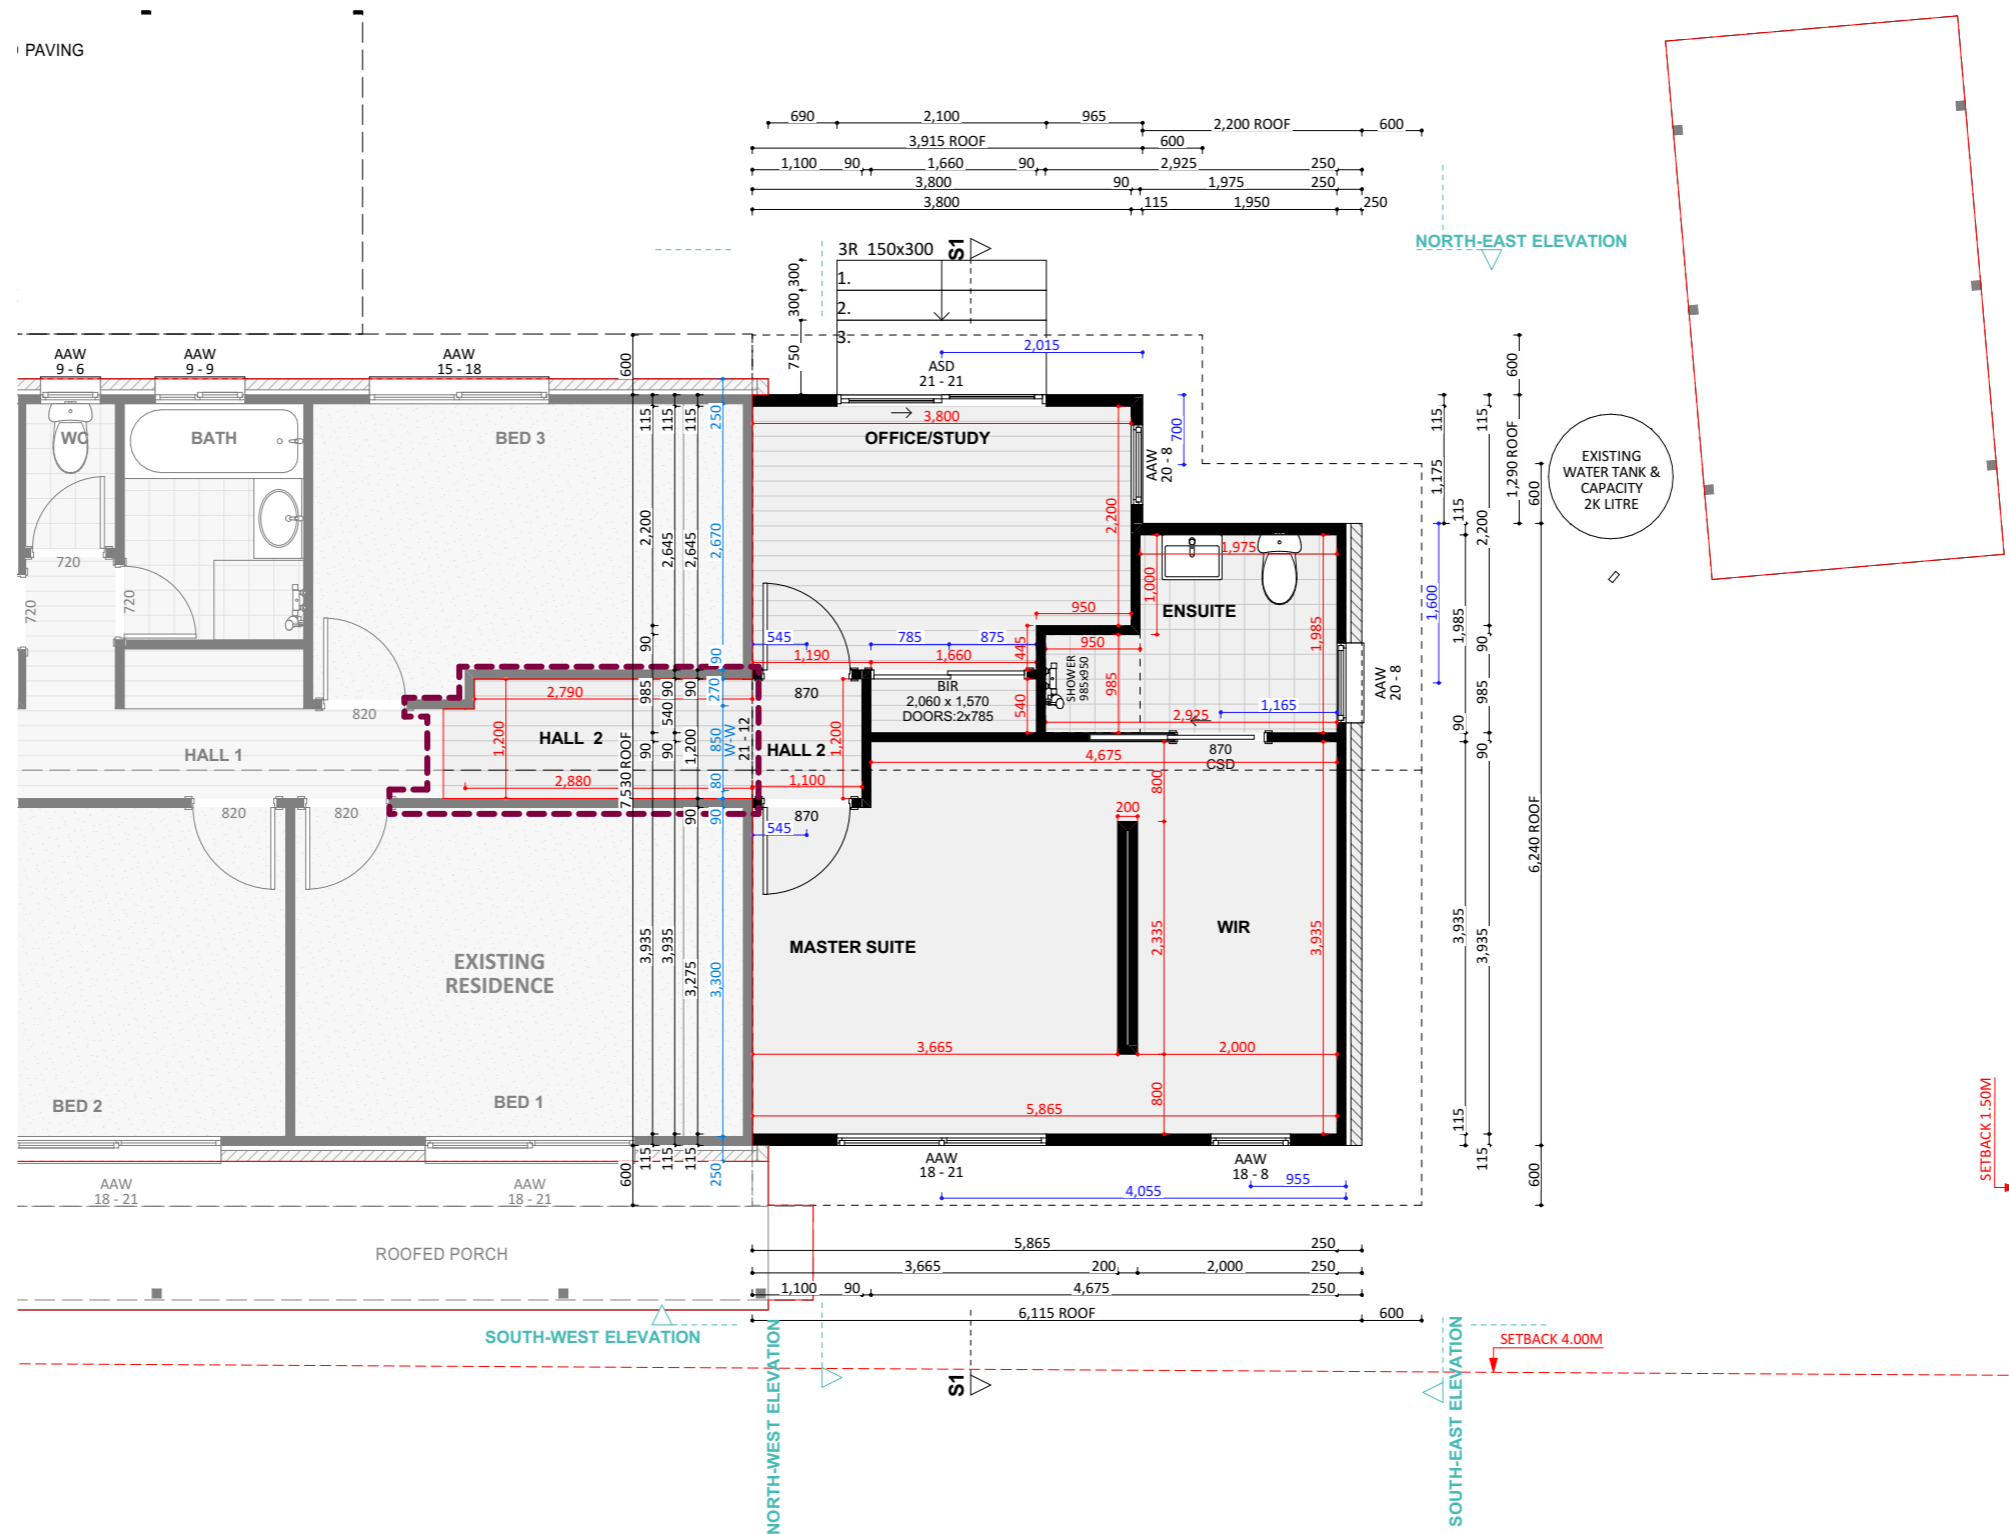

1510

ACT Building Lic: 2012767

**FIXED
PRICE
EXTENSIONS**

PGH Brick

Wall Covering: Weather Boards
Colour: Basalt®
Vertical

Window Frames
Colour: Monument®

Roof Covering: Tiles
Color: Manor Red®

Gutter & Fascia
Colour: Monument®

Base Extension
PGH Brick

Timber Landing
& Stairs

An elevation is the height of the structure from ground level to the height of the roof.

An elevation is the height of the structure from ground level to the height of the roof.