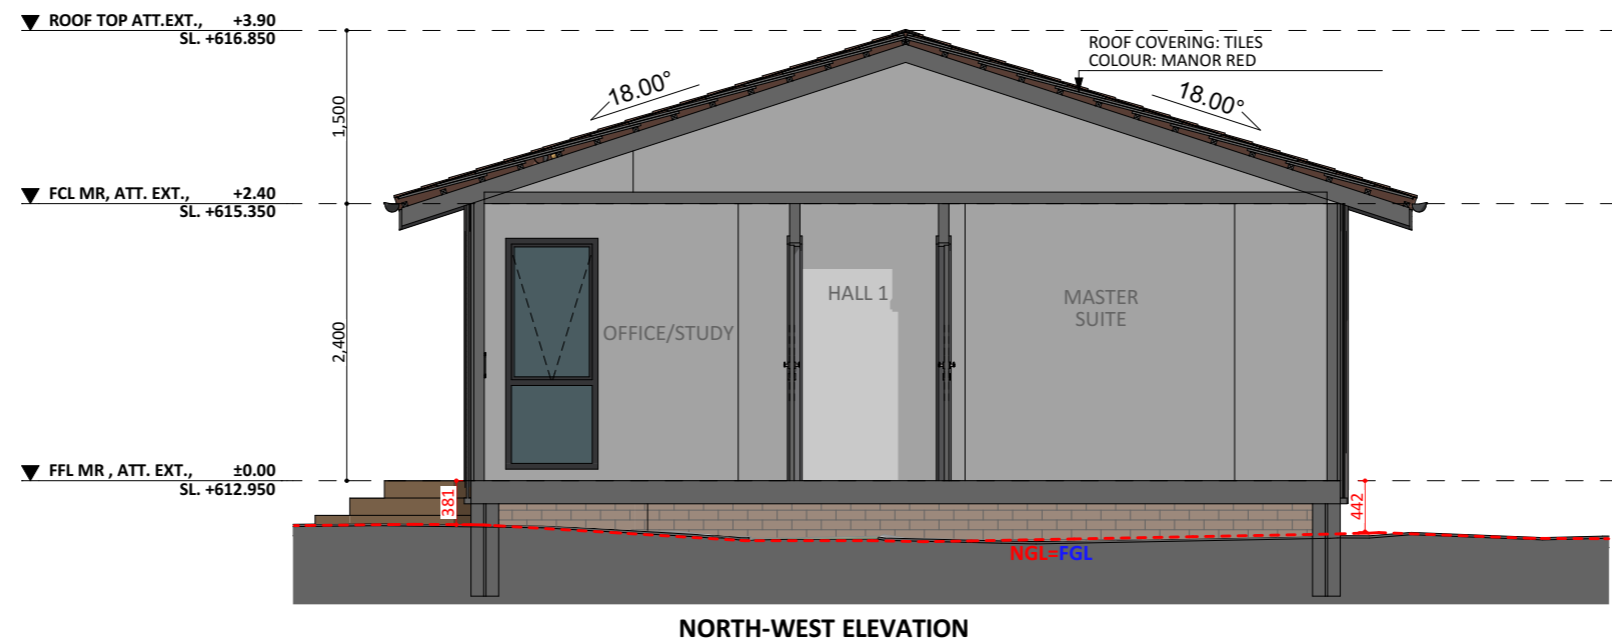

1510

ACT Building Lic: 2012767

**FIXED
PRICE
EXTENSIONS**

PGH Brick

Wall Covering: Weather Boards
Colour: Basalt®
Vertical

Window Frames
Colour: Monument®

Roof Covering: Tiles
Color: Manor Red®

Gutter & Fascia
Colour: Monument®

Base Extension
PGH Brick

Timber Landing
& Stairs

An elevation is the height of the structure from ground level to the height of the roof.

An elevation is the height of the structure from ground level to the height of the roof.