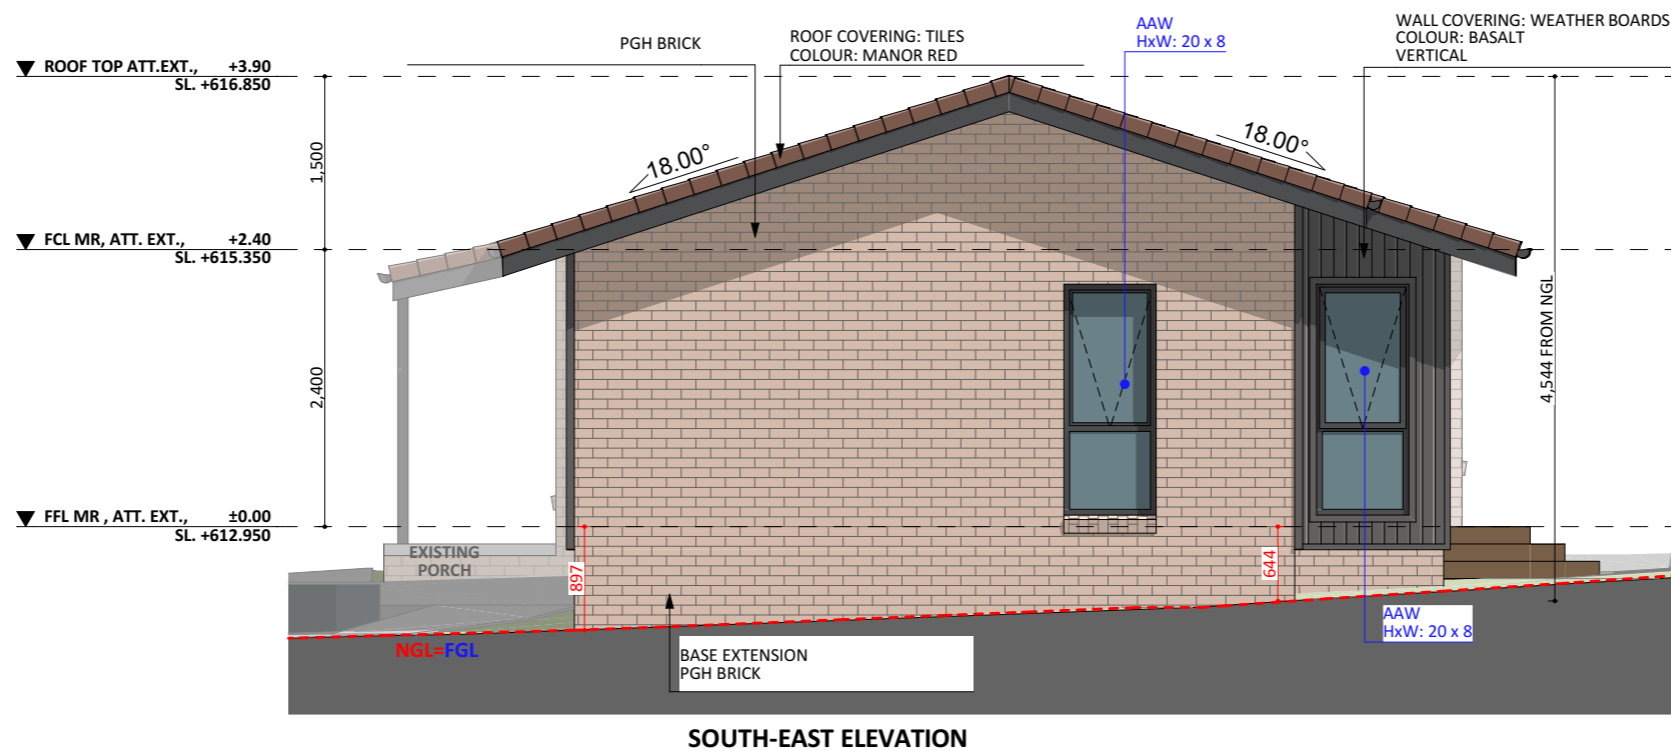

1510

ACT Building Lic: 2012767

**FIXED
PRICE
EXTENSIONS**

PGH Brick

Wall Covering: Weather Boards
Colour: Basalt®
Vertical

Window Frames
Colour: Monument®

Roof Covering: Tiles
Color: Manor Red®

Gutter & Fascia
Colour: Monument®

Base Extension
PGH Brick

Timber Landing
& Stairs

An elevation is the height of the structure from ground level to the height of the roof.

An elevation is the height of the structure from ground level to the height of the roof.