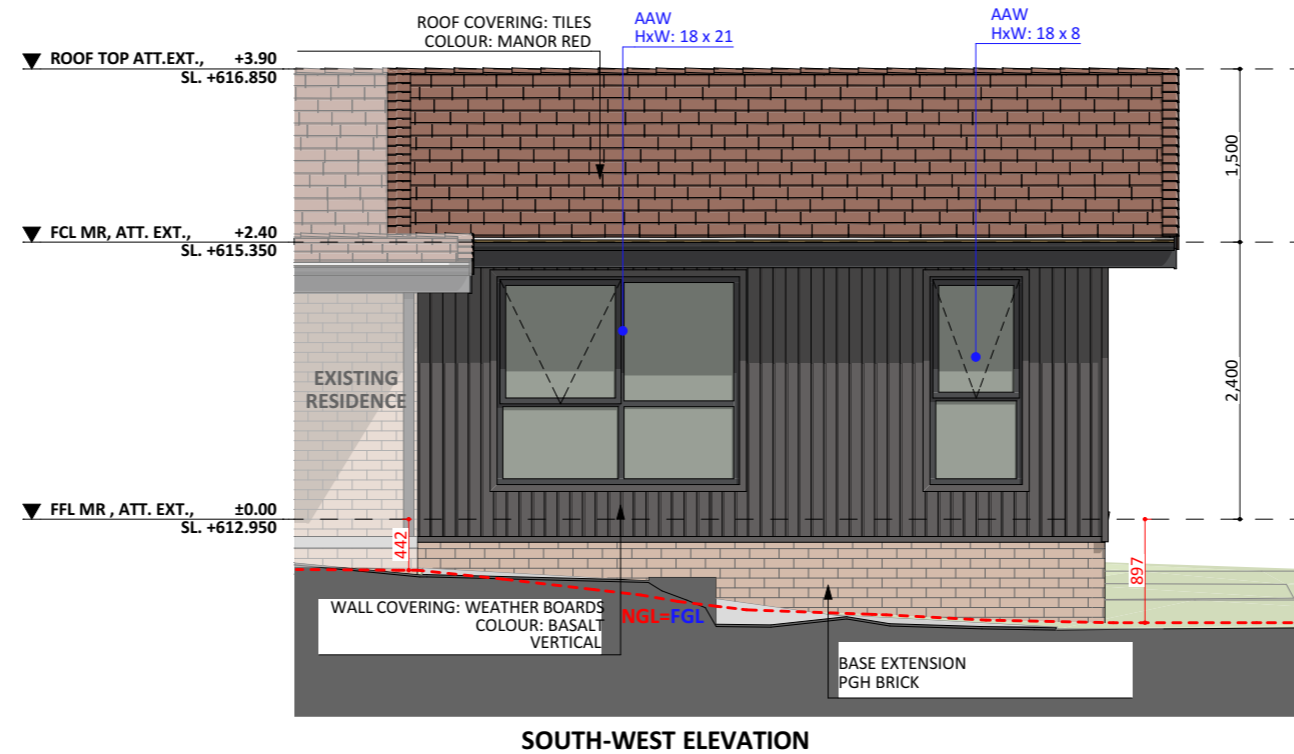

1510

ACT Building Lic: 2012767

**FIXED
PRICE
EXTENSIONS**

PGH Brick

Wall Covering: Weather Boards
Colour: Basalt®
Vertical

Window Frames
Colour: Monument®

Roof Covering: Tiles
Color: Manor Red®

Gutter & Fascia
Colour: Monument®

Base Extension
PGH Brick

Timber Landing
& Stairs

An elevation is the height of the structure from ground level to the height of the roof.

An elevation is the height of the structure from ground level to the height of the roof.