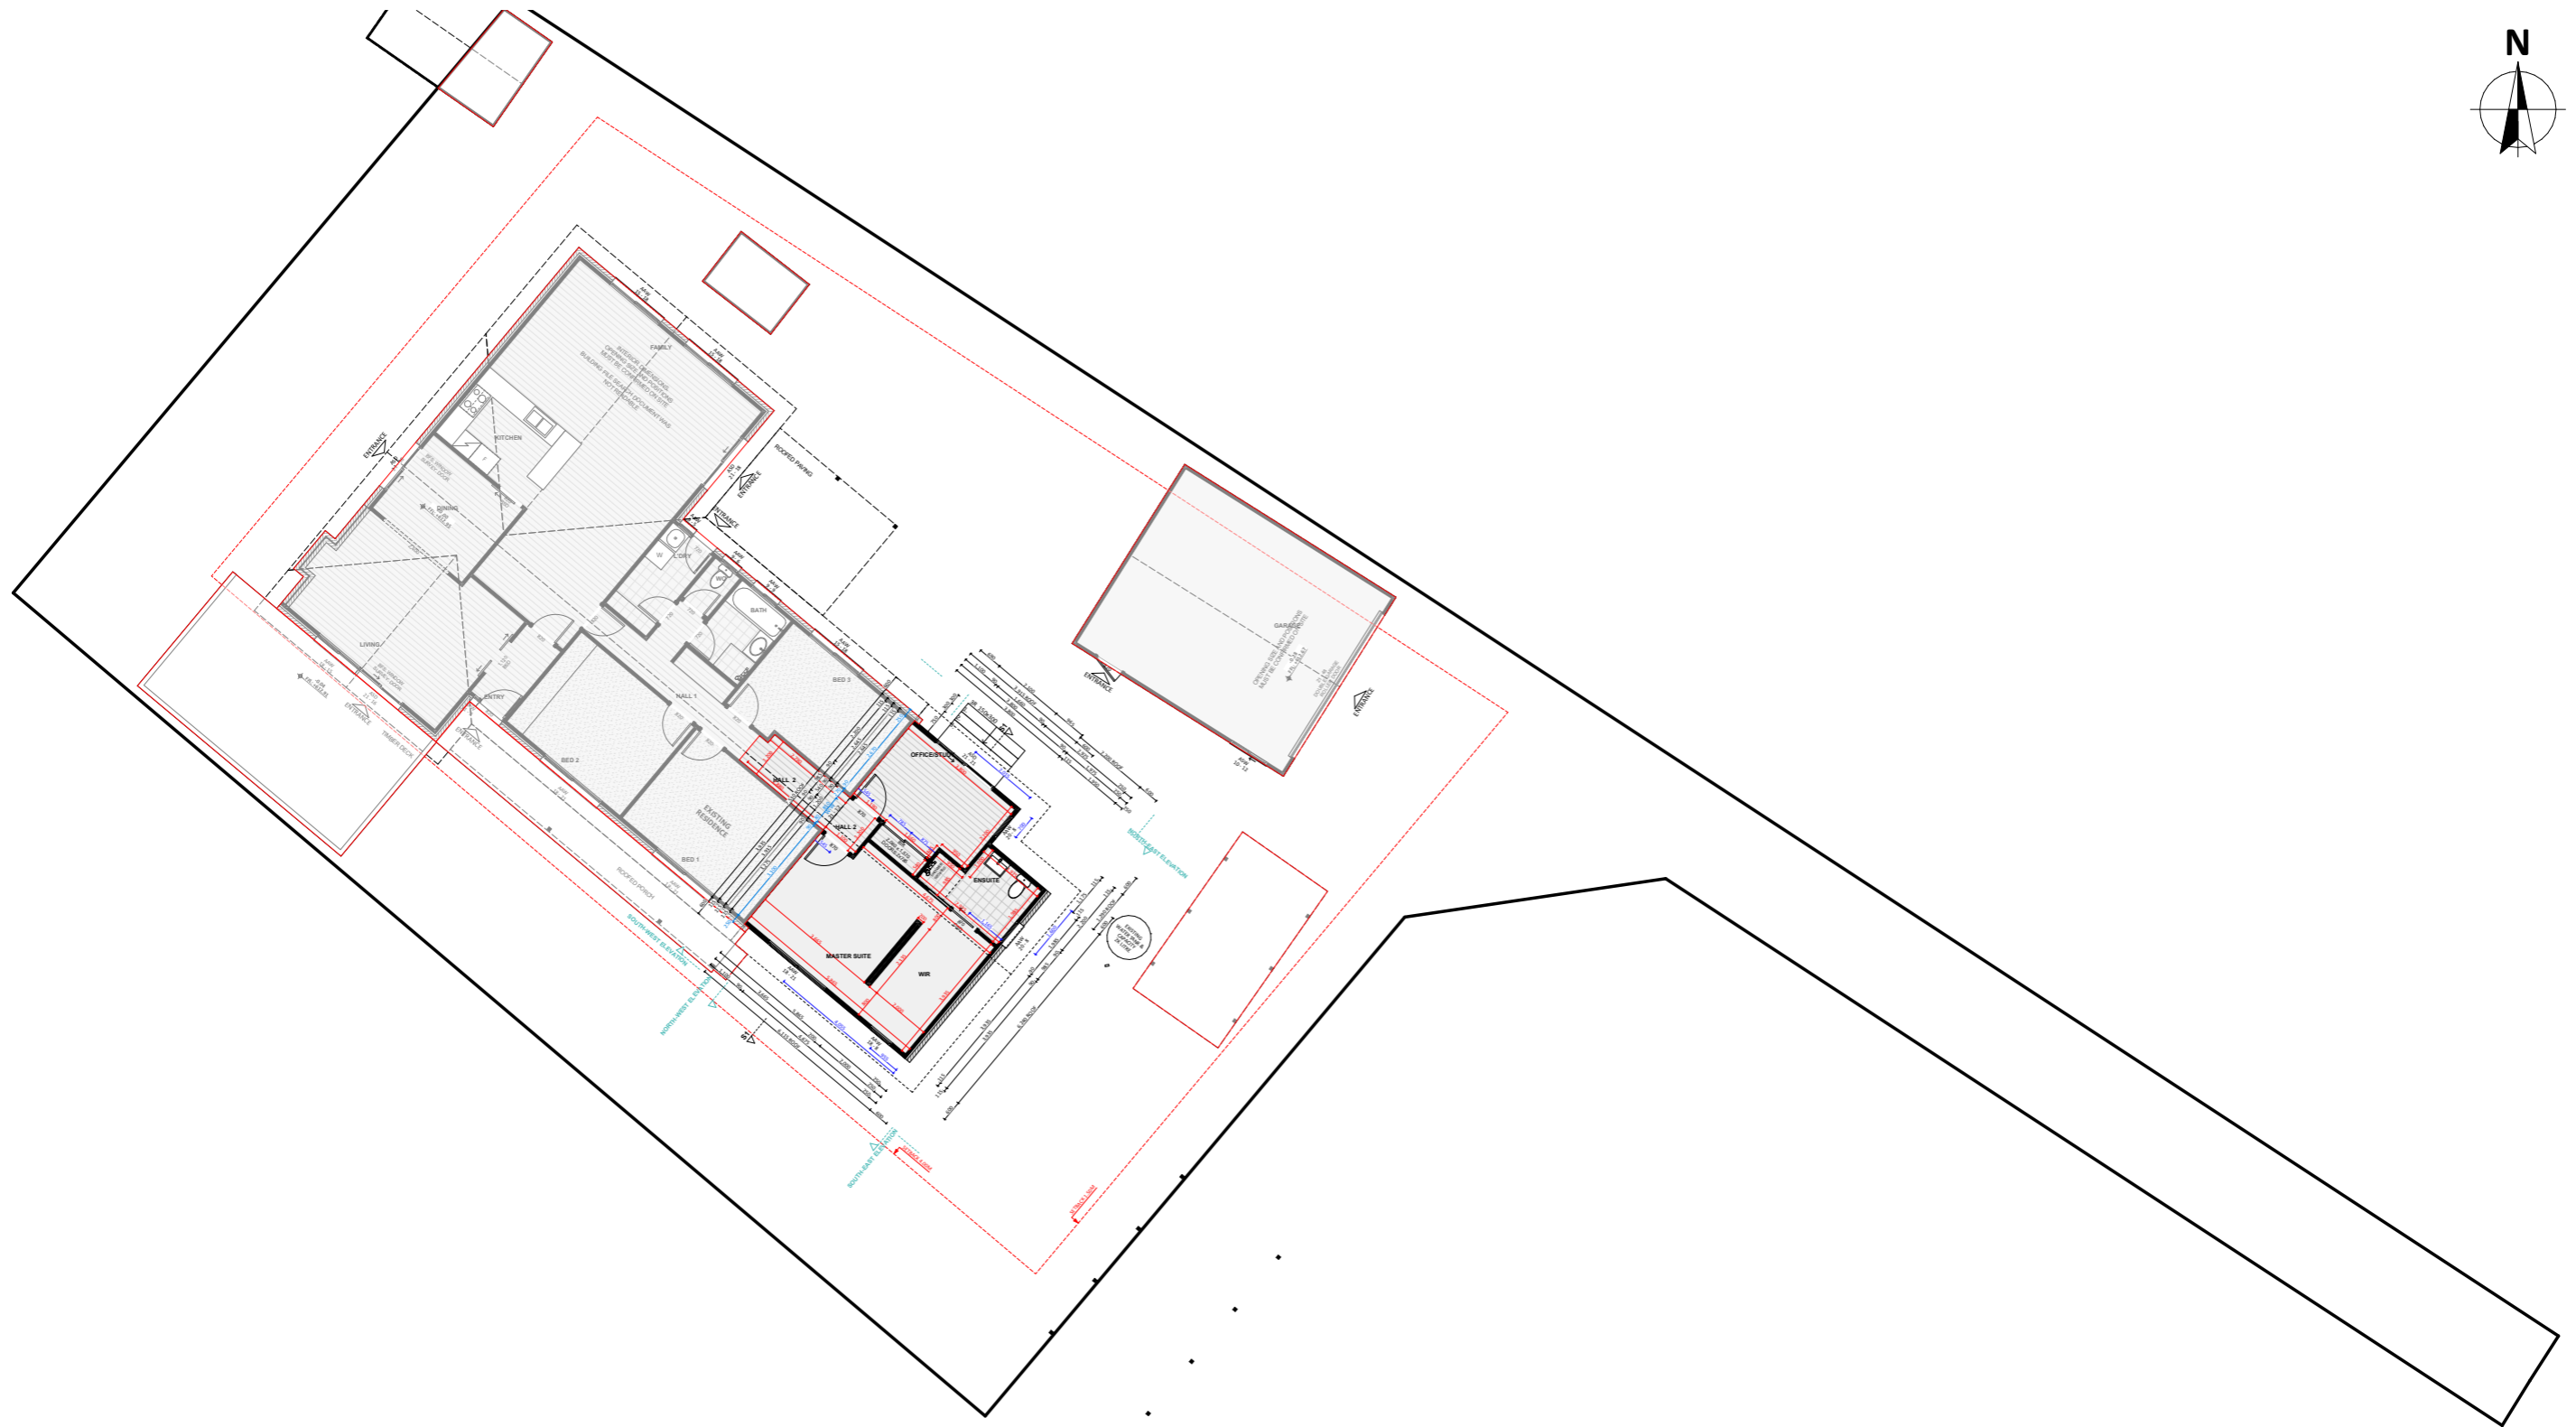

1510

ACT Building Lic: 2012767

**FIXED
PRICE
EXTENSIONS**

PGH Brick

Wall Covering: Weather Boards
Colour: Basalt®
Vertical

Window Frames
Colour: Monument®

Roof Covering: Tiles
Color: Manor Red®

Gutter & Fascia
Colour: Monument®

Base Extension
PGH Brick

Timber Landing
& Stairs

An elevation is the height of the structure from ground level to the height of the roof.

An elevation is the height of the structure from ground level to the height of the roof.